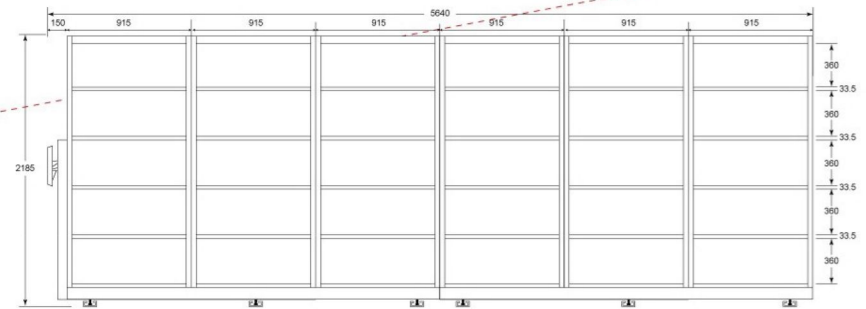

MMC 6 x 6 Bay Deep (36 Bay)
Size: 2185mm(H) x 3200mm(W) x 5640mm(D)

1 Bay Deep

2 Bay Deep

3 Bay Deep

4 Bay Deep

5 Bay Deep

6 Bay Deep

COMPACT FILING SYSTEM