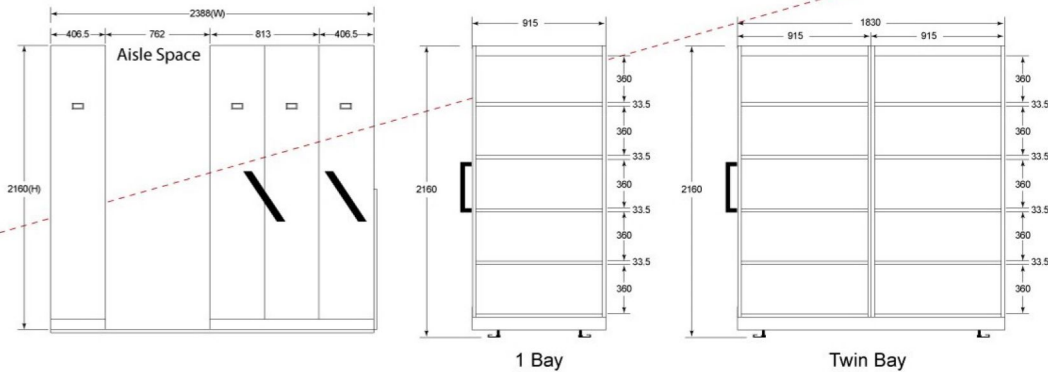

MMC 6 x 6 Bay Deep (36 Bay)
Size: 2185mm(H) x 3200mm(W) x 5640mm(D)

1 Bay Deep

2 Bay Deep

3 Bay Deep

4 Bay Deep

5 Bay Deep

6 Bay Deep

COMPACT FILING SYSTEM

Manual Hand Push Mobile Compactor c/w 4 Adjustable Shelves

4 Twin Bay
MC 4 x 2 Bay Deep (8 Bay)
Size: 2160mm(H) x 2388mm(W) x 1830mm(D)

4 Single Bay
MC 4 Bay Deep (4 Bay)
Size: 2160mm(H) x 2388mm(W) x 915mm(D)