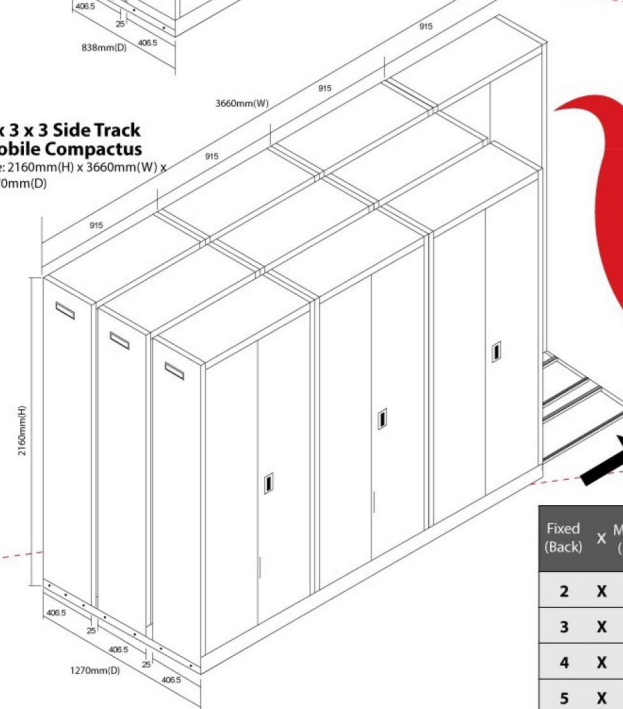

	Height (mm)	Width (mm)	Deep (mm)	
			Single Bay	Twin Bay
4 Bay	2160	2388	915	1830
6 Bay	2160	3200		
8 Bay	2160	4013		
10 Bay	2160	4826		

Track Mobile Compactor c/w 4 Adjustable Shelves

4 x 3 Side Track Mobile Compactus
Size: 2160mm(H) x 3660mm(W) x 838mm(D)

Fixed (Back)	X	Moveable (Front)	Height (mm)	Width (mm)	Deep (mm)
2	X	1	2160	1830	838
3	X	2	2160	2745	
4	X	3	2160	3660	
5	X	4	2160	4575	

4 x 3 x 3 Side Track Mobile Compactus
Size: 2160mm(H) x 3660mm(W) x 1270mm(D)