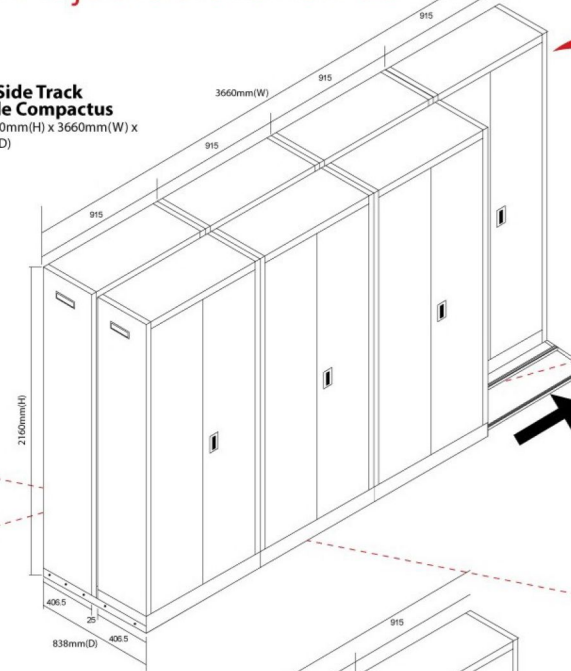

Manual Hand Push Mobile Compactor c/w 4 Adjustable Shelves

4 Twin Bay
MC 4 x 2 Bay Deep (8 Bay)
Size: 2160mm(H) x 2388mm(W) x 1830mm(D)

4 Single Bay
MC 4 Bay Deep (4 Bay)
Size: 2160mm(H) x 2388mm(W) x 915mm(D)

	Height (mm)	Width (mm)	Deep (mm)	
			Single Bay	Twin Bay
4 Bay	2160	2388	915	1830
6 Bay	2160	3200		
8 Bay	2160	4013		
10 Bay	2160	4826		

Track Mobile Compactor c/w 4 Adjustable Shelves

4 x 3 Side Track Mobile Compactus
Size: 2160mm(H) x 3660mm(W) x 838mm(D)