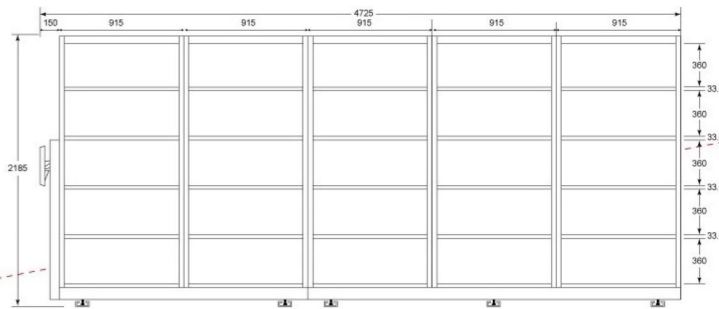

MMC 6 x 6 Bay Deep (36 Bay)
Size: 2185mm(H) x 3200mm(W) x 5640mm(D)

1 Bay Deep

2 Bay Deep

3 Bay Deep

4 Bay Deep

5 Bay Deep

6 Bay Deep

COMPACT FILING SYSTEM