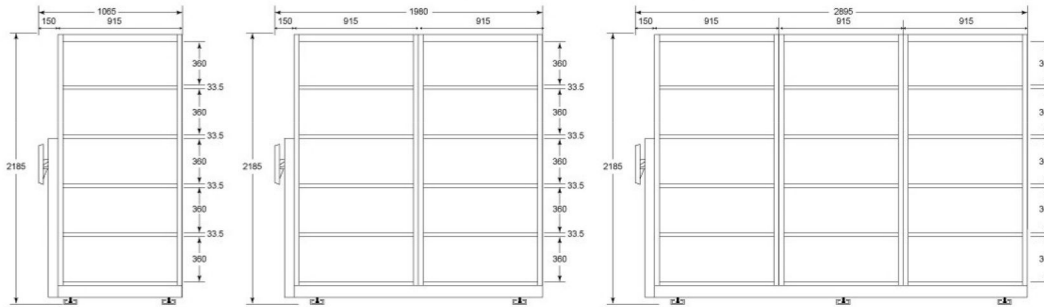

MMC 6 x 6 Bay Deep (36 Bay)
Size: 2185mm(H) x 3200mm(W) x 5640mm(D)

1 Bay Deep

2 Bay Deep

3 Bay Deep

4 Bay Deep

5 Bay Deep

6 Bay Deep

COMPACT FILING SYSTEM