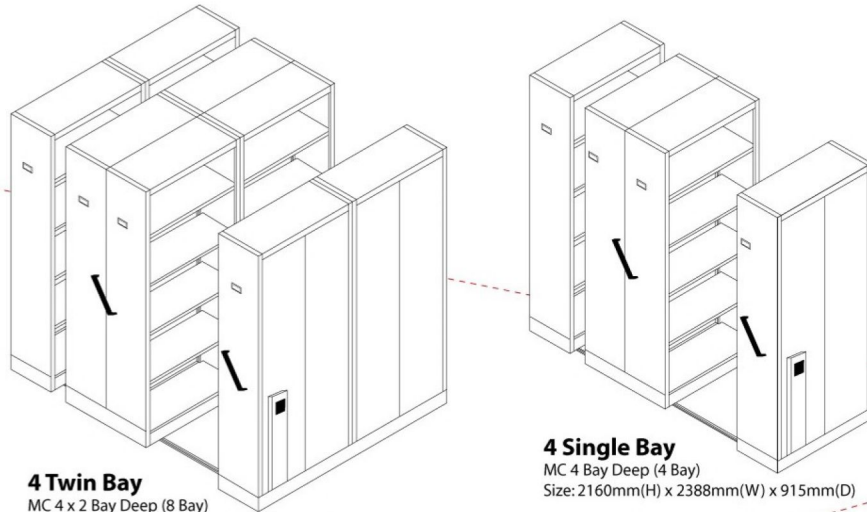

MMC 6 x 6 Bay Deep (36 Bay)
Size: 2185mm(H) x 3200mm(W) x 5640mm(D)

1 Bay Deep

2 Bay Deep

3 Bay Deep

4 Bay Deep

5 Bay Deep

6 Bay Deep

COMPACT FILING SYSTEM

Manual Hand Push Mobile Compactor c/w 4 Adjustable Shelves

4 Twin Bay
MC 4 x 2 Bay Deep (8 Bay)
Size: 2160mm(H) x 2388mm(W) x 1830mm(D)

4 Single Bay
MC 4 Bay Deep (4 Bay)
Size: 2160mm(H) x 2388mm(W) x 915mm(D)