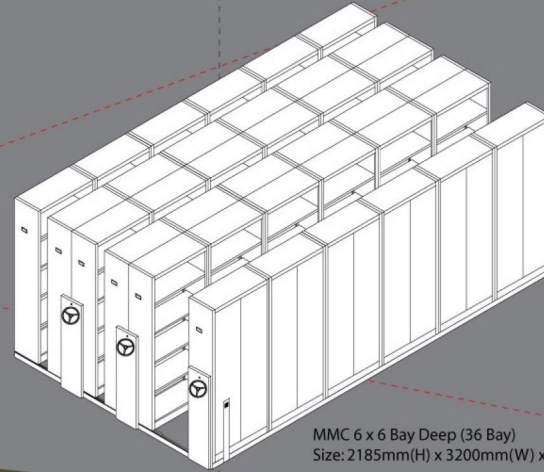

MMC 6 x 6 Bay Deep (36 Bay)
Size: 2185mm(H) x 3200mm(W) x 5640mm(D)

1 Bay Deep

2 Bay Deep

3 Bay Deep

4 Bay Deep

5 Bay Deep

6 Bay Deep

COMPACT FILING SYSTEM