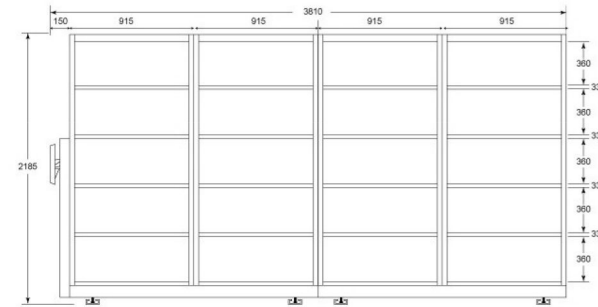

MMC 6 x 6 Bay Deep (36 Bay)
Size: 2185mm(H) x 3200mm(W) x 5640mm(D)

1 Bay Deep

2 Bay Deep

3 Bay Deep

4 Bay Deep

5 Bay Deep

6 Bay Deep

COMPACT FILING SYSTEM