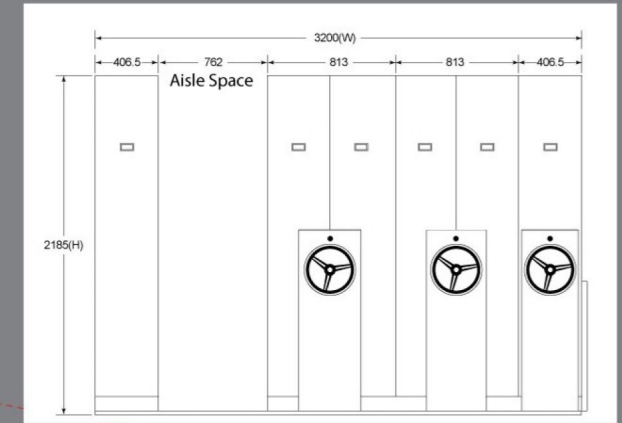

1 Bay Deep

2 Bay Deep

3 Bay Deep